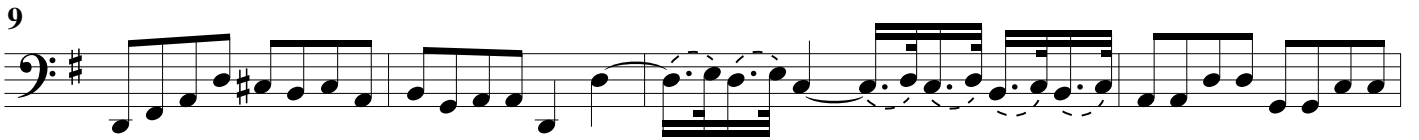

3. Andante

Continuo