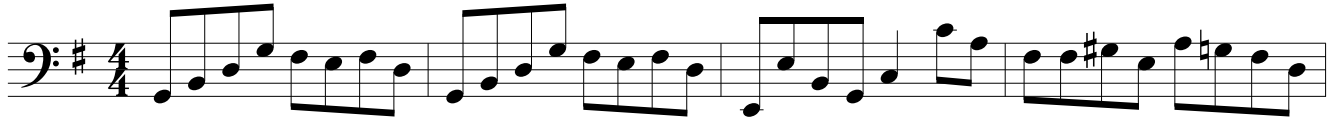

3. Andante

Continuo