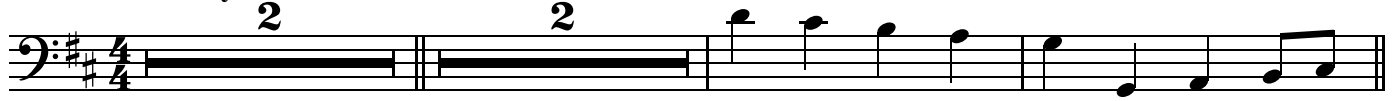

rit. - - - - -

It Was You

Electric Bass

(Upbeat Faster Version)

Daniel Léo Simpson
December 30, 2018
San Carlos, California

Moderately $\text{♩} = 108$
2

7 Verse 1 & 2

mf